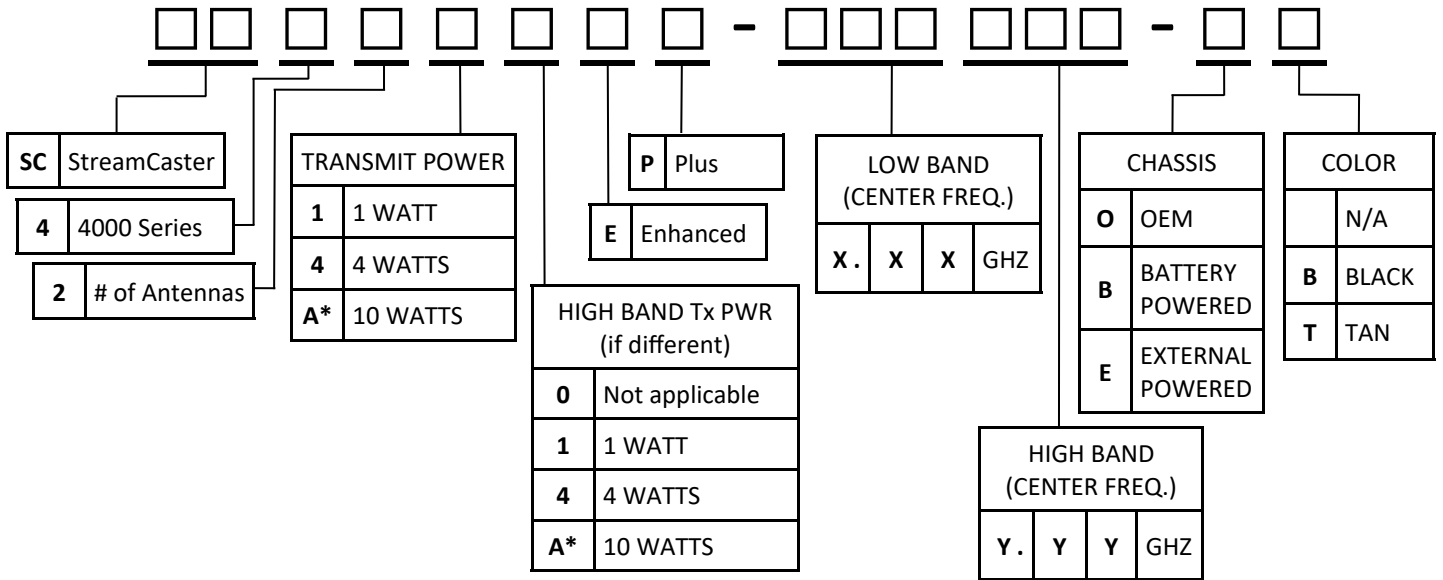

StreamCaster™ 4000 Series

Part Number Legend (v4)

SC4200EP:

SC4400E:

* Hexatrigesimal Numbering (0-35)

StreamCaster™ 4000 Series

Part Number Legend (v4, Page 2)

SL4200: