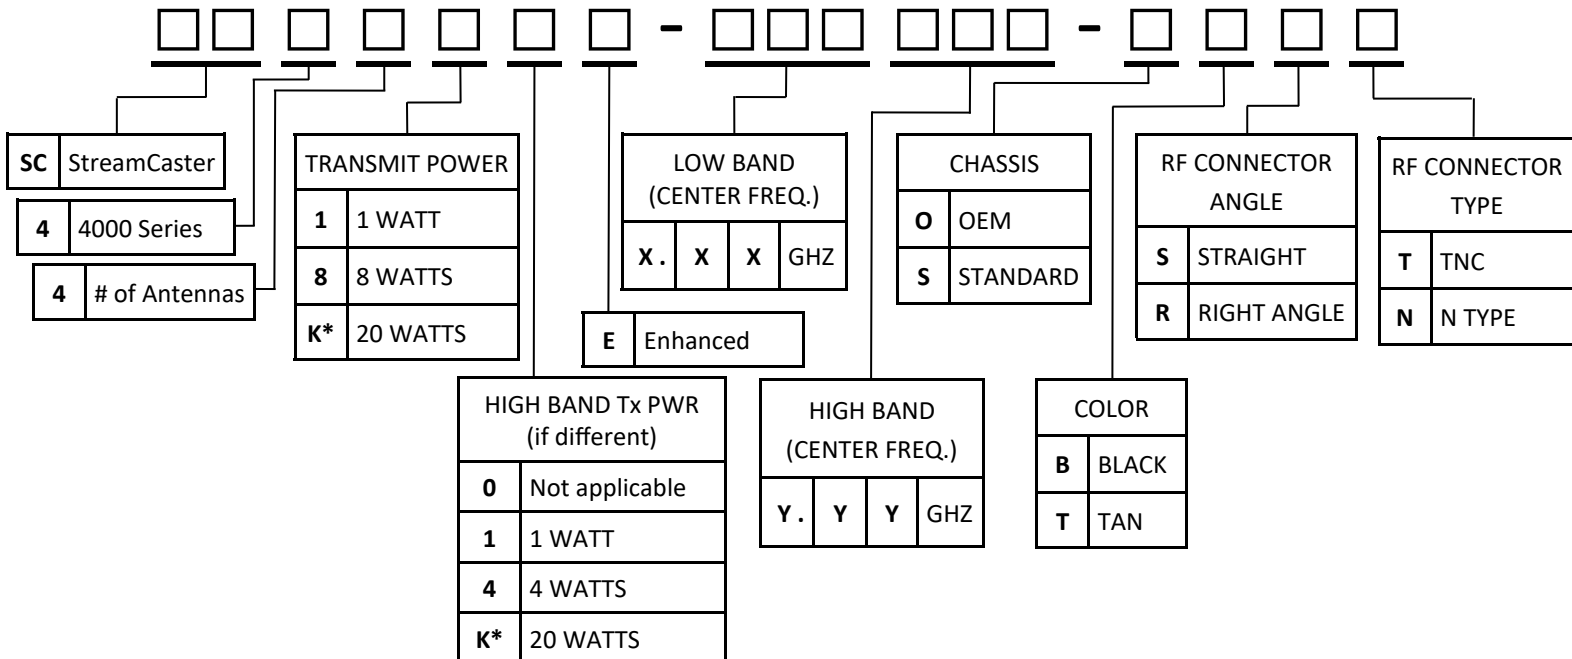

StreamCaster™ 4000 Series

Part Number Legend (v4)

SC4200EP:

SC4400E:

* Hexatrigesimal Numbering (0-35)

StreamCaster™ 4000 Series

Part Number Legend (v4, Page 2)

SL4200: